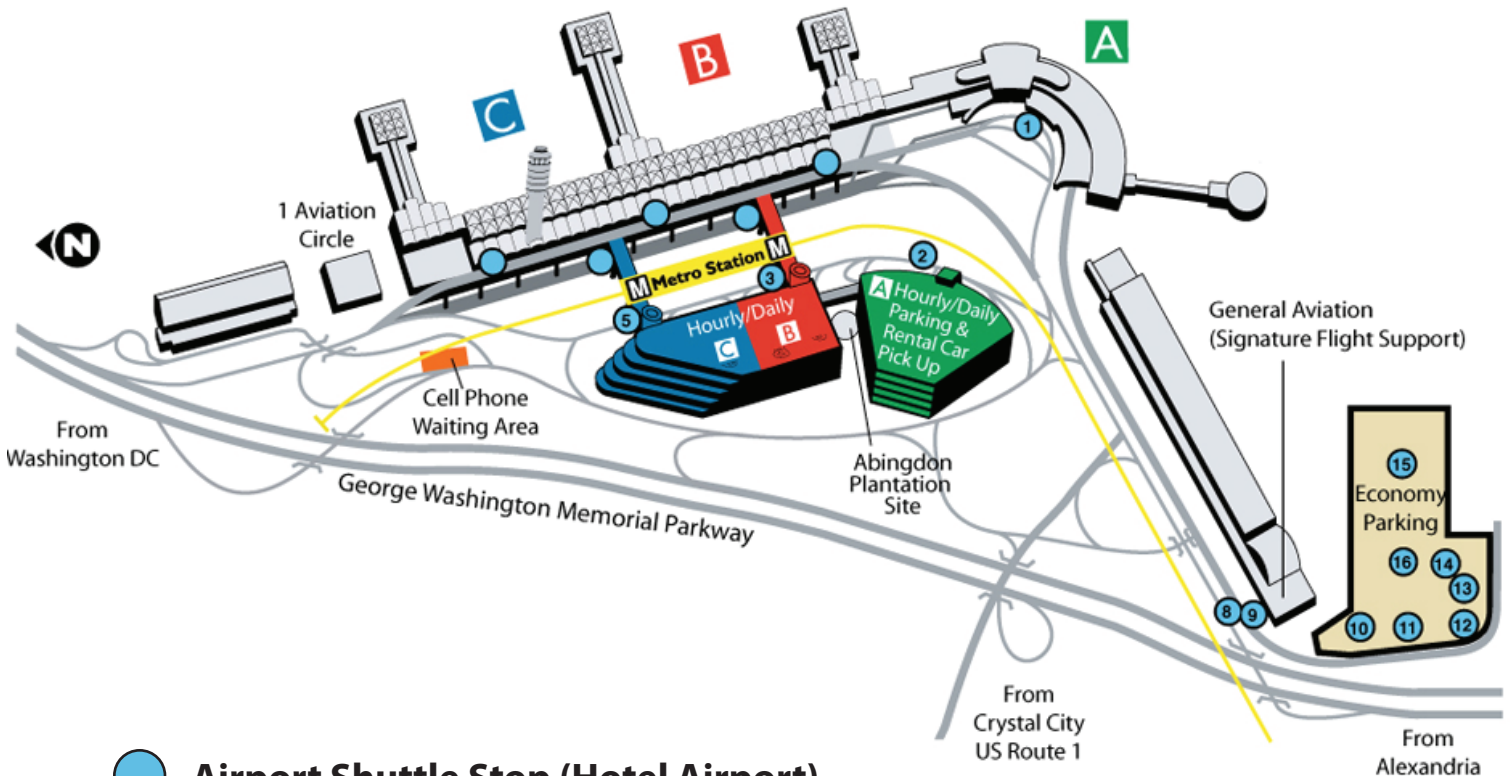

AIRPORT SHUTTLE ARRIVAL/PICK UP LOCATION

US Airway
Virgin America

TERMINAL C

Baggage Claim
Level -1(Door 9)
stand under sign
"Hotel Shuttle"

Alaska Air
American
Delta
UNITED

TERMINAL B

Baggage Claim
Level -1(Door 5)
stand under sign
"Hotel Shuttle"

Air Canada
AirTran
Frontier
JetBlue
Southwest
Spirit Airline
Sun Country

TERMINAL A

Hotel Shuttle Booth
Cross the walk way
towards the booth
title "Hotel Shuttle"

- **Airport Shuttle Stop (Hotel Airport)**
 Courtesy Buses between Economy Parking, Satellite Lot, Garage/Rental Cars
 Metrorail and Terminals
 **Hotel shuttle departs from the hotel at 5am - 11pm (every 20 minutes on the hour)

Terminal A Ticketing & Baggage Claim
Air Canada
AirTran
Frontier
Spirit

Gates 1-9

Air Canada
AirTran
Frontier
JetBlue
Spirit

Baggage Claim
Level -1(Door 9)
stand under sign
"Hotel Shuttle"

TERMINAL C

US Airway
Virgina America

Baggage Claim
Level -1(Door 5)
stand under sign
"Hotel Shuttle"

TERMINAL B

Alaska
American
Delta
UNITED

Hotel Shuttle Booth
Cross the walk way towards the
booth title "Hotel Shuttle"

TERMINAL A

Air Canada	Southwest
AirTran	Spirit
Frontier	Sun Country
JetBlue	