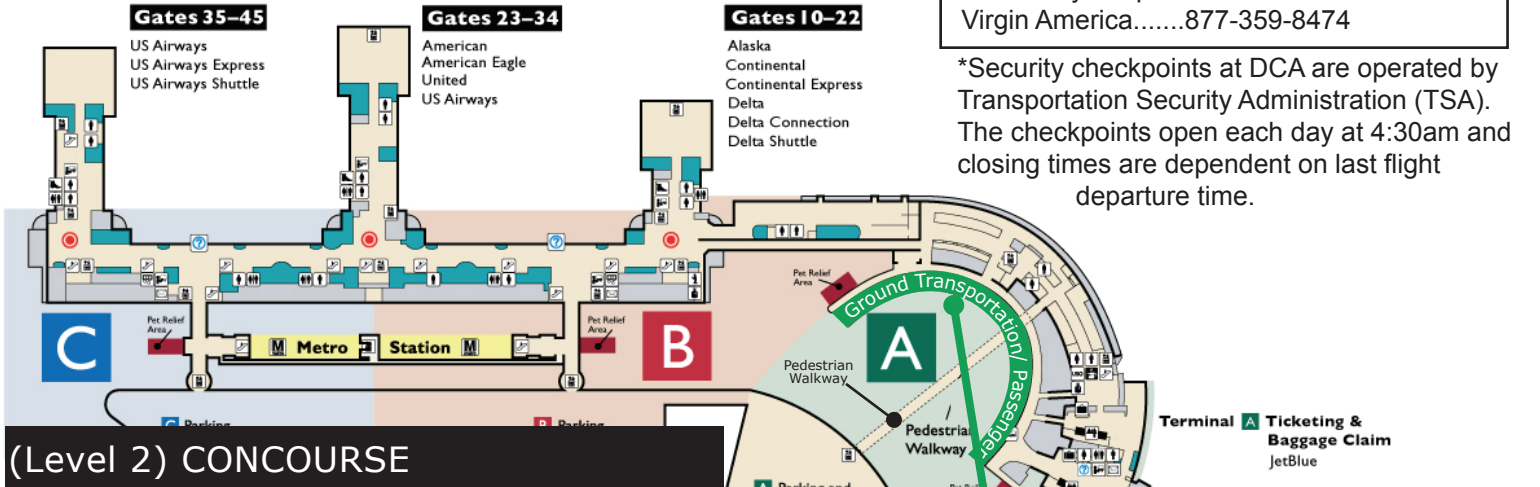

*Security checkpoints at DCA are operated by Transportation Security Administration (TSA). The checkpoints open each day at 4:30am and closing times are dependent on last flight departure time.

Gates 35-45

US Airways
US Airways Express
US Airways Shuttle

Gates 23-34

American
American Eagle
United
US Airways

Gates 10-22

Alaska
Continental
Continental Express
Delta
Delta Connection
Delta Shuttle

Terminal A Ticketing & Baggage Claim
JetBlue

Terminal A Ticketing & Baggage Claim
Air Canada
AirTran
Frontier
Spirit

Gates 1-9

Air Canada
AirTran
Frontier
JetBlue
Spirit

Baggage Claim
Level -1(Door 9)
stand under sign
"Hotel Shuttle"

TERMINAL C

US Airway
Virgina America

Baggage Claim
Level -1(Door 5)
stand under sign
"Hotel Shuttle"

TERMINAL B

Alaska
American
Delta
UNITED

Hotel Shuttle Booth
Cross the walk way towards the
booth title "Hotel Shuttle"

TERMINAL A

Air Canada	Southwest
AirTran	Spirit
Frontier	Sun Country
JetBlue	