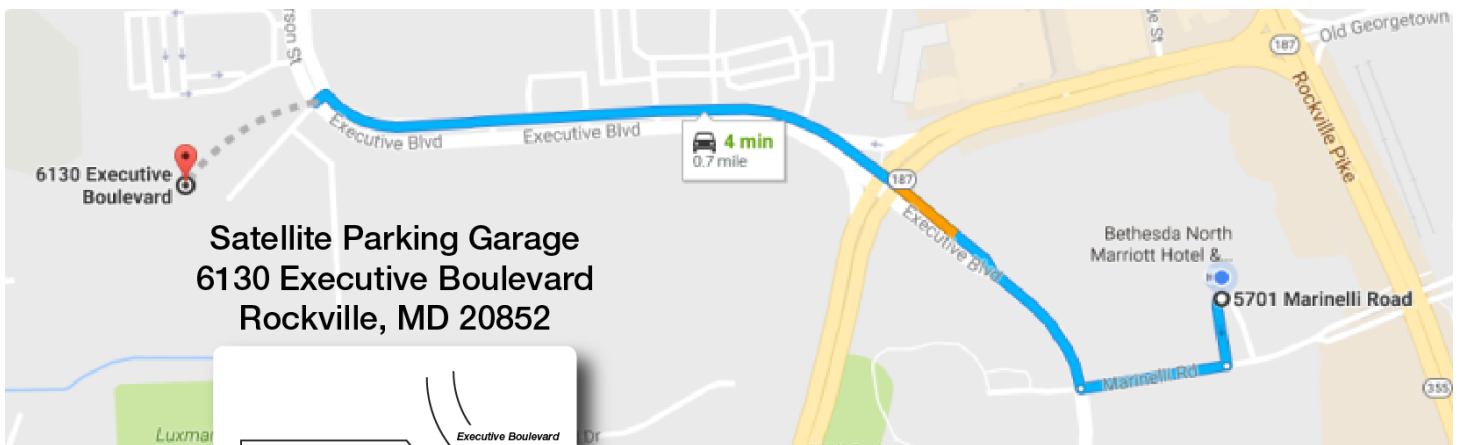

Bethesda North Marriott Hotel & Conference Center Under Construction

Special BD2K Reduced Parking \$7.00 Per Day

After you park your car in the Satellite Parking Lot on 6130 Executive Boulevard and ride the shuttle to the hotel, you will receive a parking ticket from a hotel representative at the Conference Center Registration Desk on the Lower Level. Look for any hotel staff in a red coat and they will assist you. Take the ticket and pay for your parking at the Discounted Parking Kiosk opposite the Conference Registration Desk. You can pay anytime during your stay, but you must have a paid ticket to show the driver when you board the shuttle to return to the Satellite Parking Lot.

Shuttles will run continuously before, during, and after the event.

Conference Center Satellite Parking

Satellite Parking Garage
6130 Executive Boulevard
Rockville, MD 20852

- Turn Right onto Marinelli Rd
- Turn Right at the light onto Executive Boulevard
- Continue straight through the next 2 lights
- Turn Left at the 3rd light
- Continue straight to the parking deck

Please contact the hotel for any questions regarding parking.

Bethesda North Marriott
5701 Marinelli Road
North Bethesda, MD 20852
301-822-9200