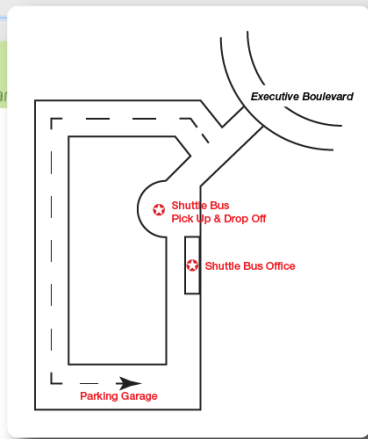

Bethesda North Marriott Hotel & Conference Center Under Construction

Special BD2K Reduced Parking \$7.00 Per Day

After you park your car in the Satellite Parking Lot on 6130 Executive Boulevard and ride the shuttle to the hotel, you will receive a parking ticket from a hotel representative at the Conference Center Registration Desk on the Lower Level. Look for any hotel staff in a red coat and they will assist you. Take the ticket and pay for your parking at the Discounted Parking Kiosk opposite the Conference Registration Desk. You can pay anytime during your stay, but you must have a paid ticket to show the driver when you board the shuttle to return to the Satellite Parking Lot.

Shuttles will run continuously before, during, and after the event.

Conference Center Satellite Parking

Satellite Parking Garage
6130 Executive Boulevard
Rockville, MD 20852

- Turn Right onto Marinelli Rd
- Turn Right at the light onto Executive Boulevard
- Continue straight through the next 2 lights
- Turn Left at the 3rd light
- Continue straight to the parking deck