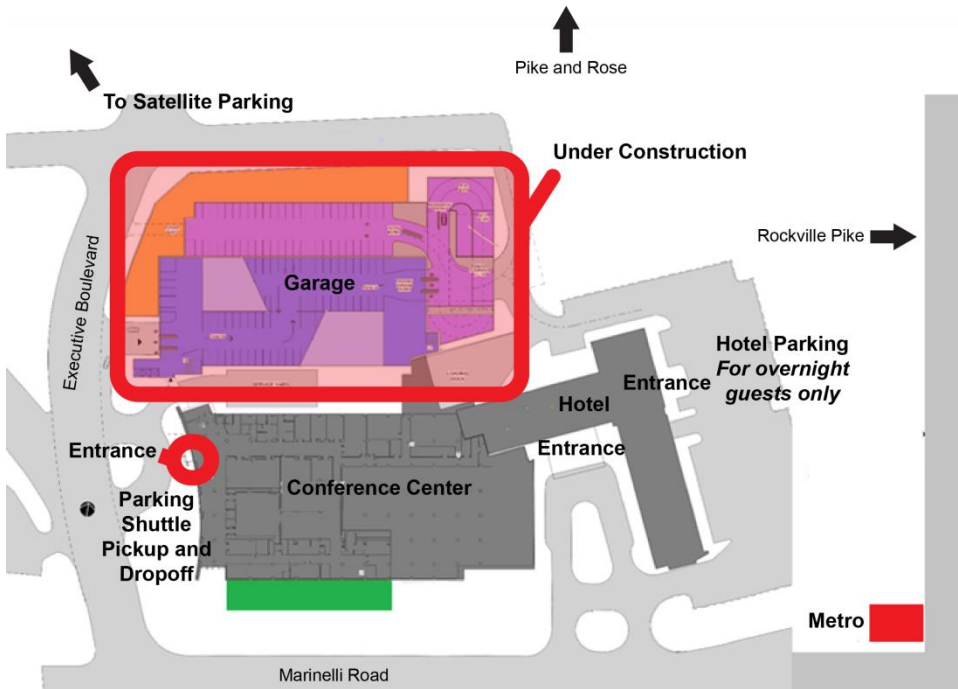

Bethesda North Marriott Hotel & Conference Center Under Construction

Special BD2K Reduced Parking \$7.00 Per Day

After you park your car in the Satellite Parking Lot on 6130 Executive Boulevard and ride the shuttle to the hotel, you will receive a parking ticket from a hotel representative at the Conference Center Registration Desk on the Lower Level. Look for any hotel staff in a red coat and they will assist you. Take the ticket and pay for your parking at the Discounted Parking Kiosk opposite the Conference Registration Desk. You can pay anytime during your stay, but you must have a paid ticket to show the driver when you board the shuttle to return to the Satellite Parking Lot.

Shuttles will run continuously before, during, and after the event.

Conference Center Satellite Parking

Satellite Parking Garage
6130 Executive Boulevard
Rockville, MD 20852

- Turn Right onto Marinelli Rd
- Turn Right at the light onto Executive Boulevard
- Continue straight through the next 2 lights
- Turn Left at the 3rd light
- Continue straight to the parking deck